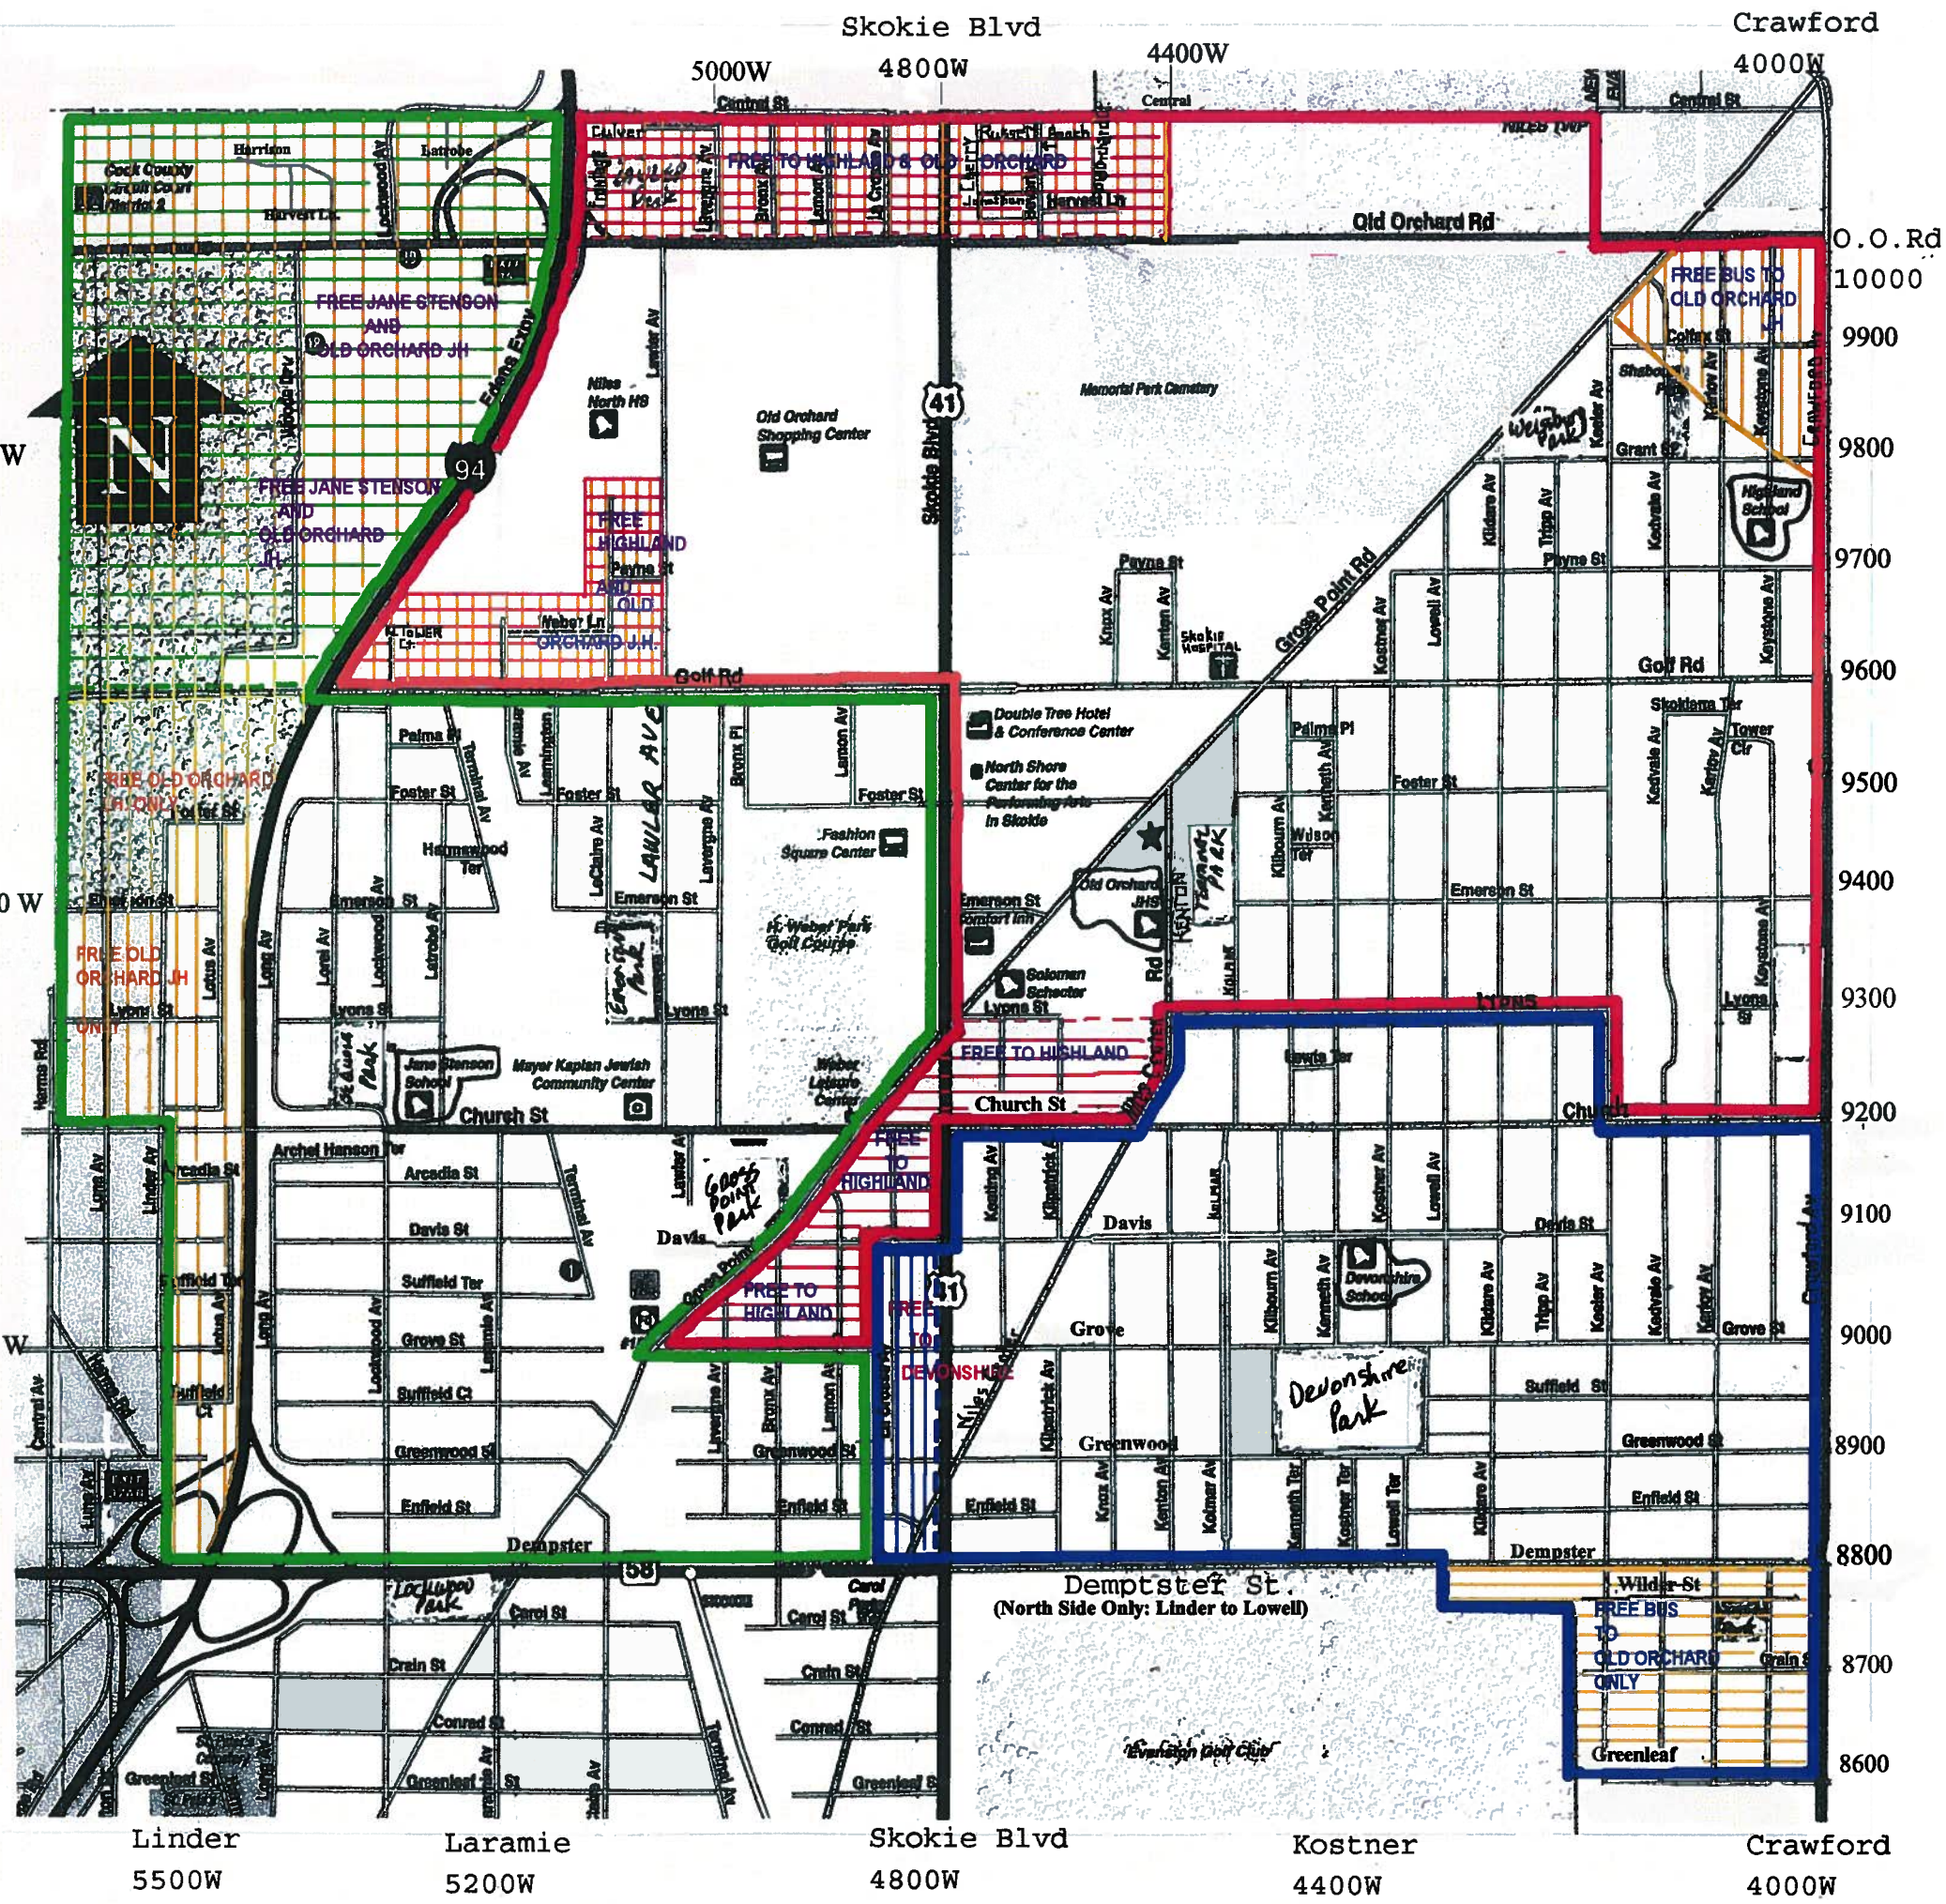

SKOKIE SCHOOL DISTRICT 68

School Boundary Map

Devonshire School: Blue Boundary

Highland School: Red Boundary

Jane Stenson School: Green Boundary

TRANSPORTATION BOUNDARIES:

Orange Lines: Free to Old Orchard

Green Lines: Free to Jane Stenson

Red Lines: Free to Highland

Blue Lines: Free to Devonshire

Street Address:

North side of street: Even numbers

South side of street: Odd numbers

West side of street: Even numbers

East Side of street: Odd numbers

4/2011

O.O.Rd
10000

9800 W

Golf
9600

9400 W

Church
9200

9000 W

Dempster
8800